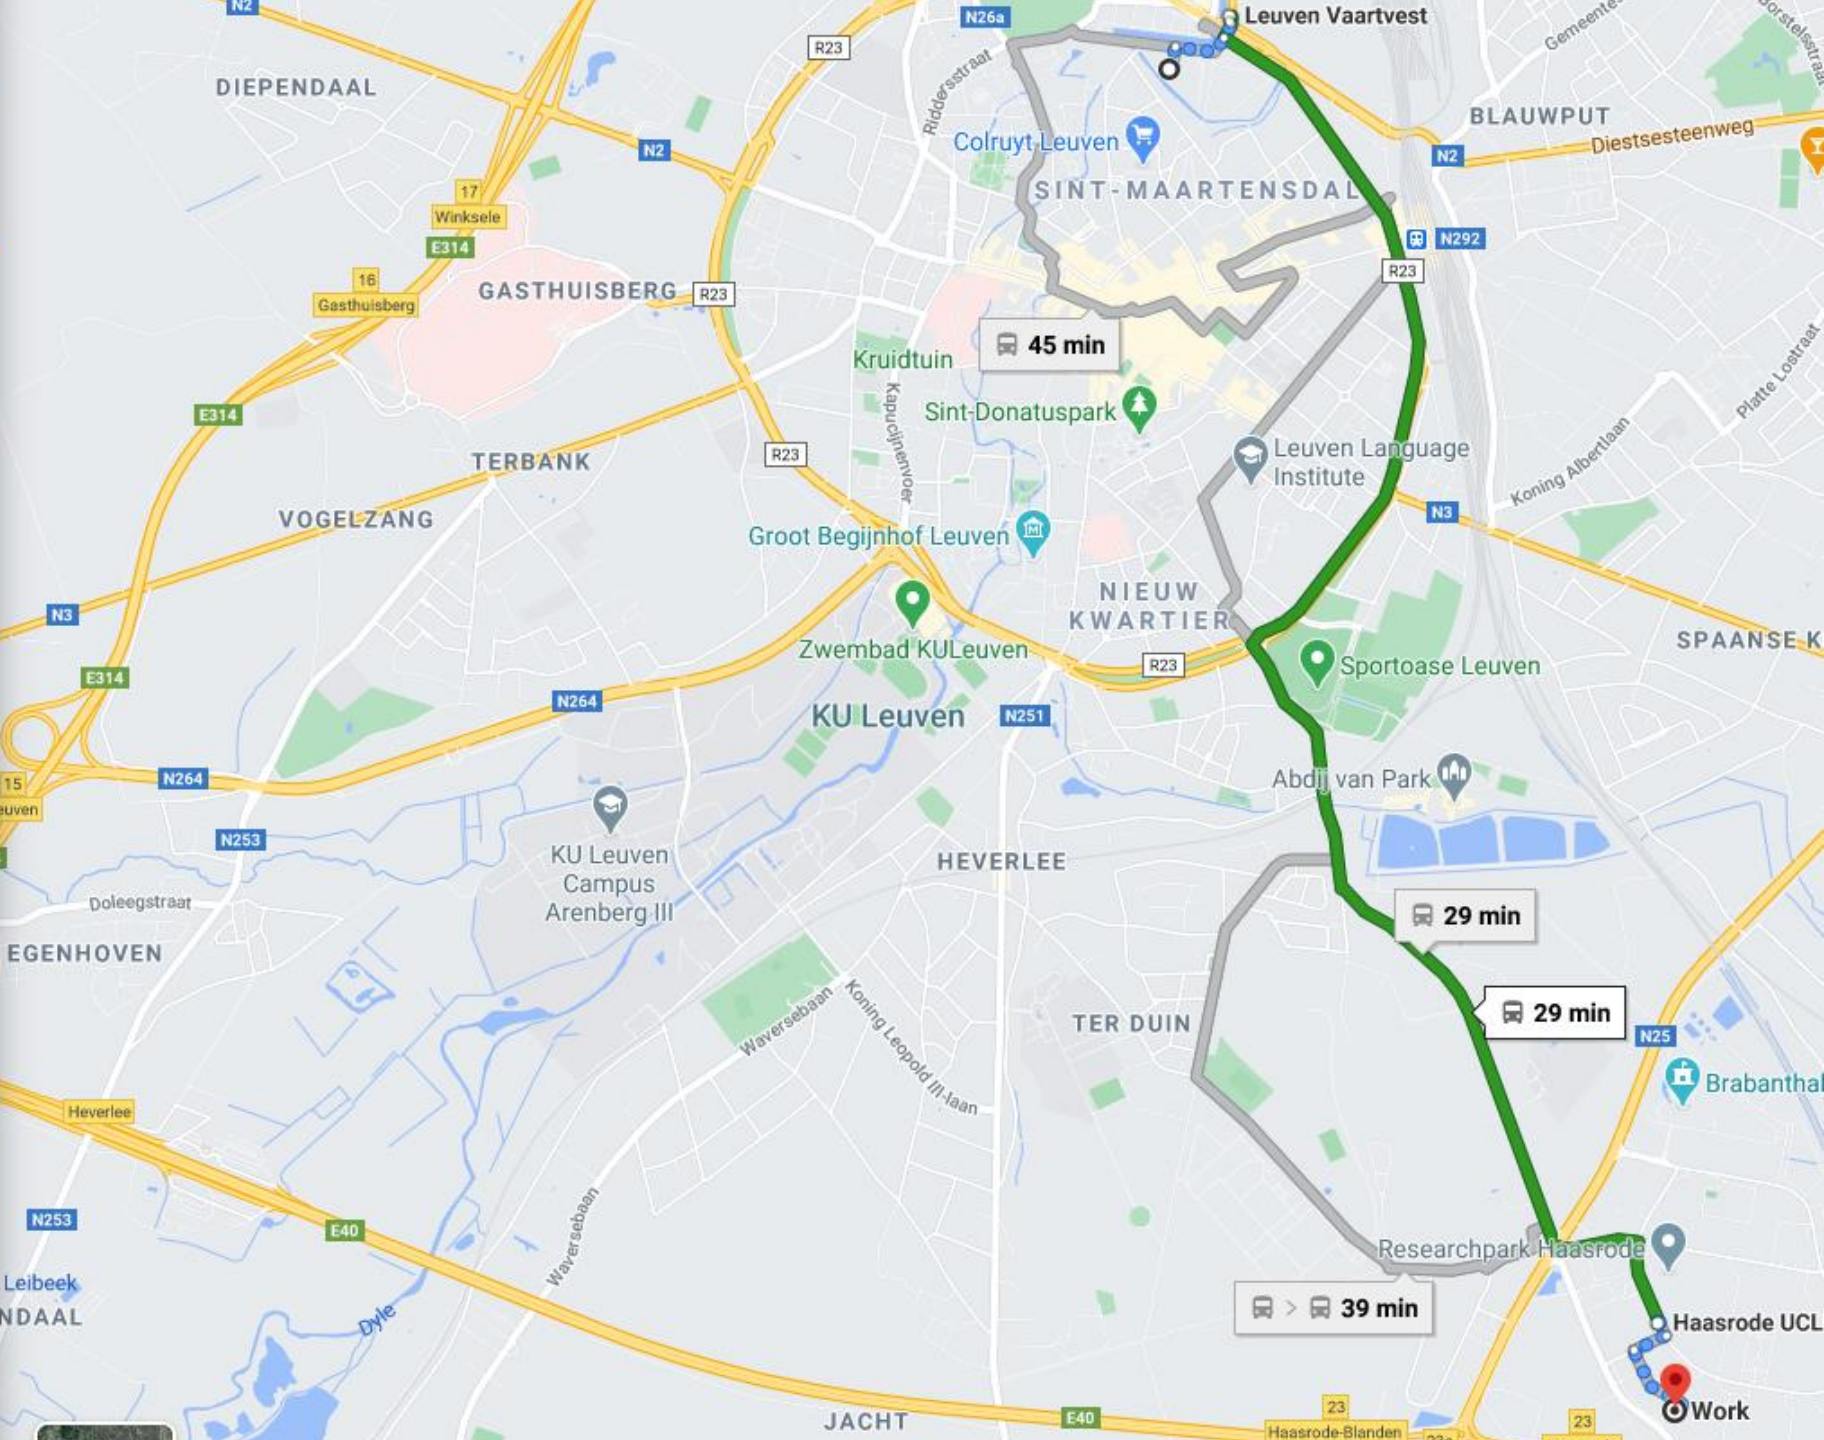

Wearing a mask on public transport is required due to COVID-19.

Send directions to your phone

1:52 PM (Thursday)–2:21 PM 29 min

🚶 > 🚗 **630** > 🚶
1:57 PM from Leuven Vaartvest
🚶 10 min
[DETAILS](#)

1:47 PM (Thursday)–2:32 PM 45 min

🚶 > 🚗 **4** > 🚶

1:53 PM (Thursday)–2:32 PM 39 min

🚶 > 🚗 **601** > 🚗 **4** > 🚶

2:22 PM (Thursday)–2:51 PM 29 min

🚶 > 🚗 **630** > 🚶

[SCHEDULE EXPLORER](#)

Explore UC Leuven-Limburg campus Proximus