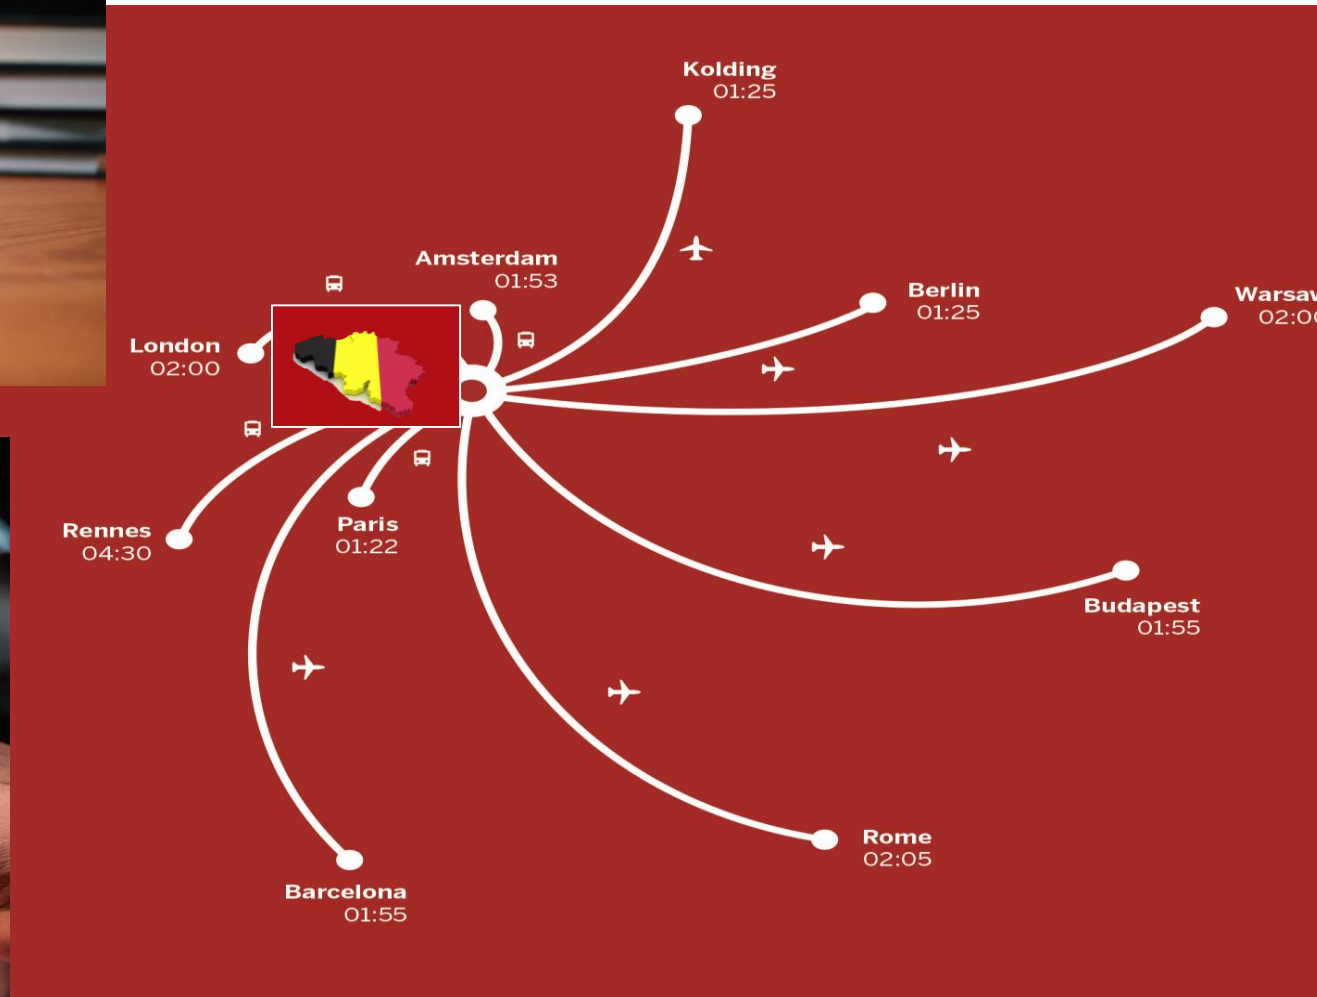

Admissions Office

Admissions for international students
Visa and residence permit experts

admissions@ucll.be

Welcome to Belgium, to UCLL!

Belgium in the heart of Europe

UC Leuven-Limburg

- One of Flanders' largest university of applied sciences
- Nearly 70 higher-education, profession-oriented study programmes
- 14,000 students – 500 international students in English taught courses
- 9 campuses in Leuven and Limburg

	19 minuten
	12 minuten
	11 minuten

Leuven: Campus Hertogstraat

	19 minuten
	12 minuten
	11 minuten

Leuven: Campus Gasthuisberg

	19 minuten
	12 minuten
	11 minuten

Leuven: Campus Social School

	19 minuten
	12 minuten
	11 minuten