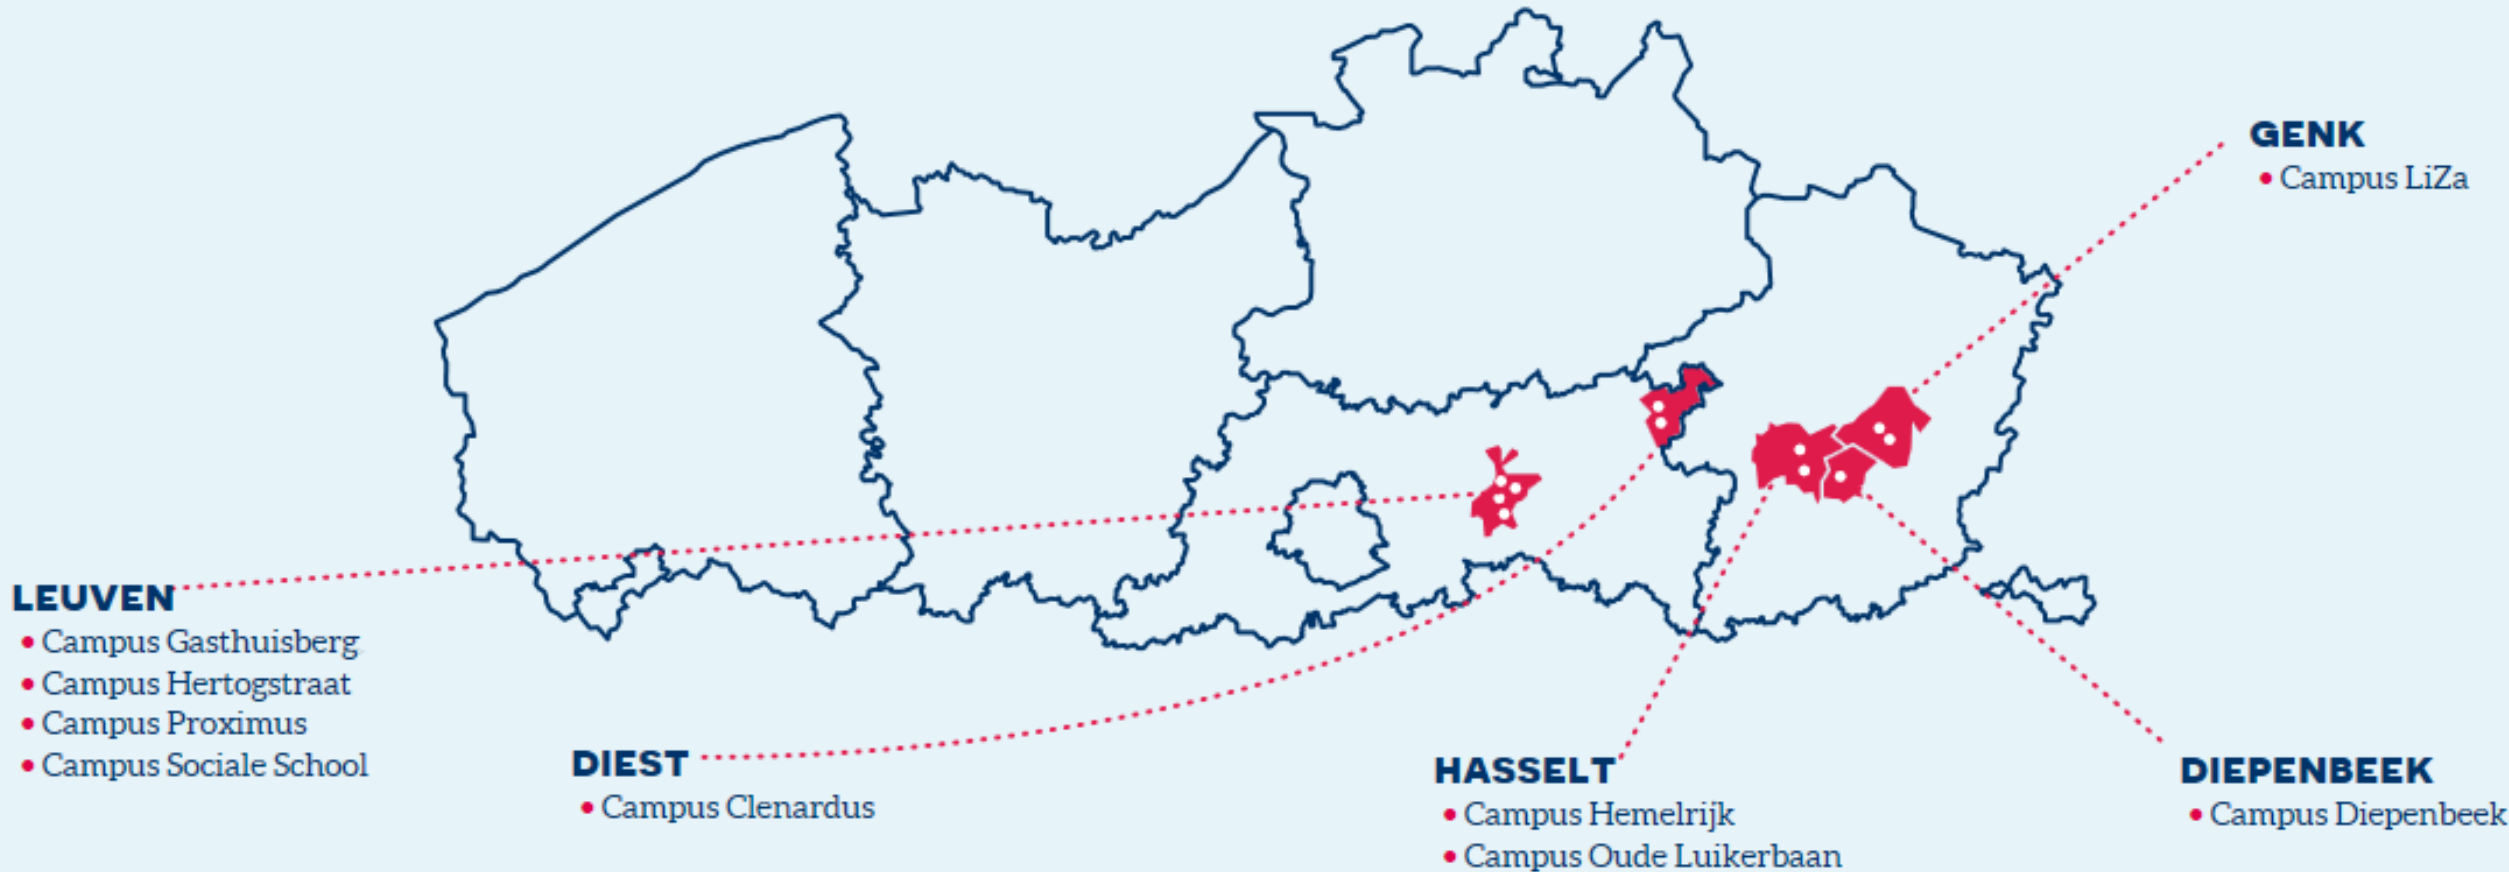

Admissions Office

Admissions for international students
Visa and residence permit experts

admissions@ucll.be

Welcome to Belgium, to UCLL!

Belgium in the heart of Europe

UC Leuven-Limburg

- One of Flanders' largest university of applied sciences
- Nearly 70 higher-education, profession-oriented study programmes
- 14,000 students – 500 international students in English taught courses
- 9 campuses in Leuven and Limburg

Association KU Leuven

- UC Leuven-Limburg is a partner in the KU Leuven Association counting about 100,000 students

QS Global World Ranking
#84

UC Leuven-Limburg campuses

Leuven: Campus Proximus

CAMPUS PROXIMUS
Rijtijd vanaf Leuven station

	19 minuten
	12 minuten
	11 minuten

Leuven: Campus Hertogstraat

	19 minuten
	12 minuten
	11 minuten

Leuven: Campus Gasthuisberg

	19 minuten
	12 minuten
	11 minuten

Leuven: Campus Social School

	19 minuten
	12 minuten
	11 minuten

Limburg: Campus Diepenbeek

Renewed!

19 minuten

12 minuten

11 minuten

Limburg: Campus Oude Luikerbaan (Hasselt)

	19 minuten
	12 minuten
	11 minuten

Limburg: LiZa (Genk)